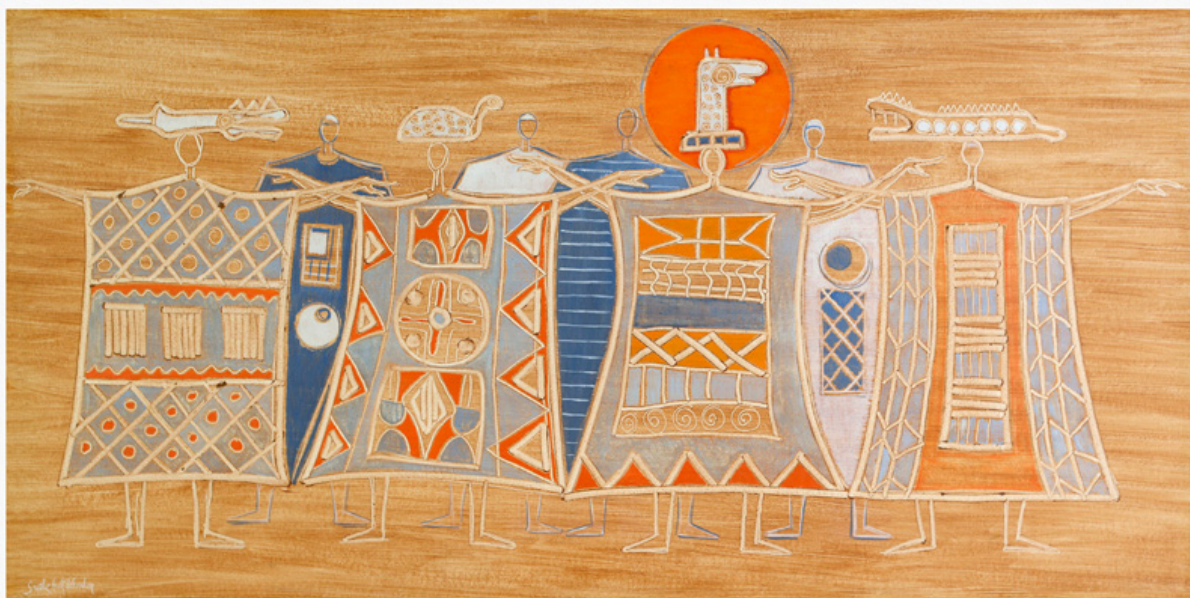

1950: PAN-AFRICAN  
GRETHE HUTT-SCHONKEN (1916-2014)  
FINE ART PRINTS

**DANCING FIGURES**

Original Dimensions

Paper: 68 x 126,02 cm Image: 58 x 116,02 cm  
£800

Standard Dimensions

Paper: 40 x 70 cm Image: 30 x 60 cm  
£500

Paper: Hahnemuhle German Etching 310gsm

Printing: Giclée Printing

Finish: Deckle Edge and Embossment