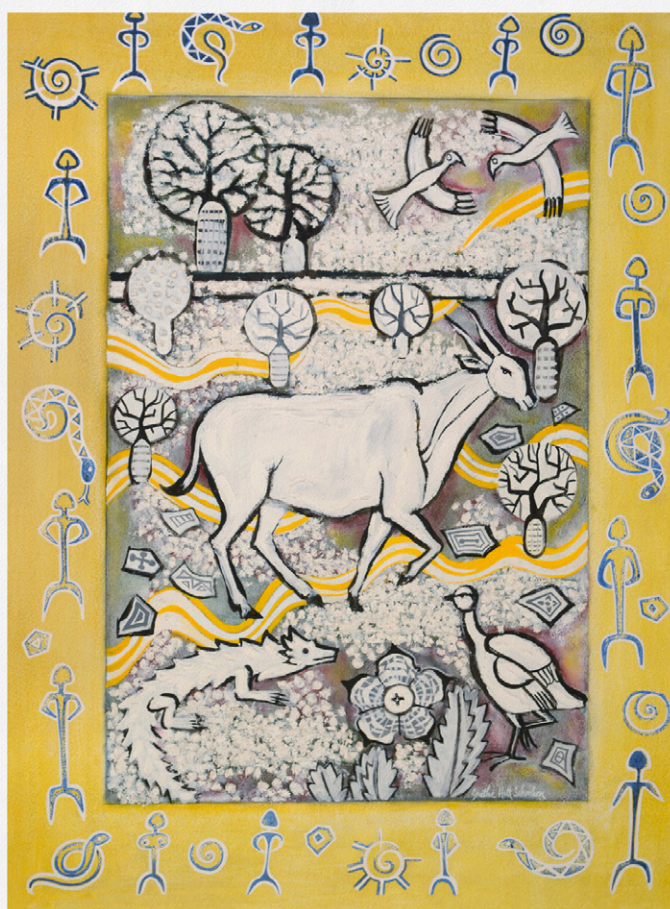

1950: PAN-AFRICAN
GRETHE HUTT-SCHONKEN (1916-2014)
FINE ART PRINTS

ELAND WITH PARTRIDGE

Original Dimensions
Paper: 90 x 69 cm Image: 80 x 59 cm
£800

Standard Dimensions
Paper: 50 x 64.25 cm Image: 40 x 54.25 cm
£500

Paper: Hahnemuhle German Etching 310gsm
Printing: Giclée Printing
Finish: Deckle Edge and Embossment