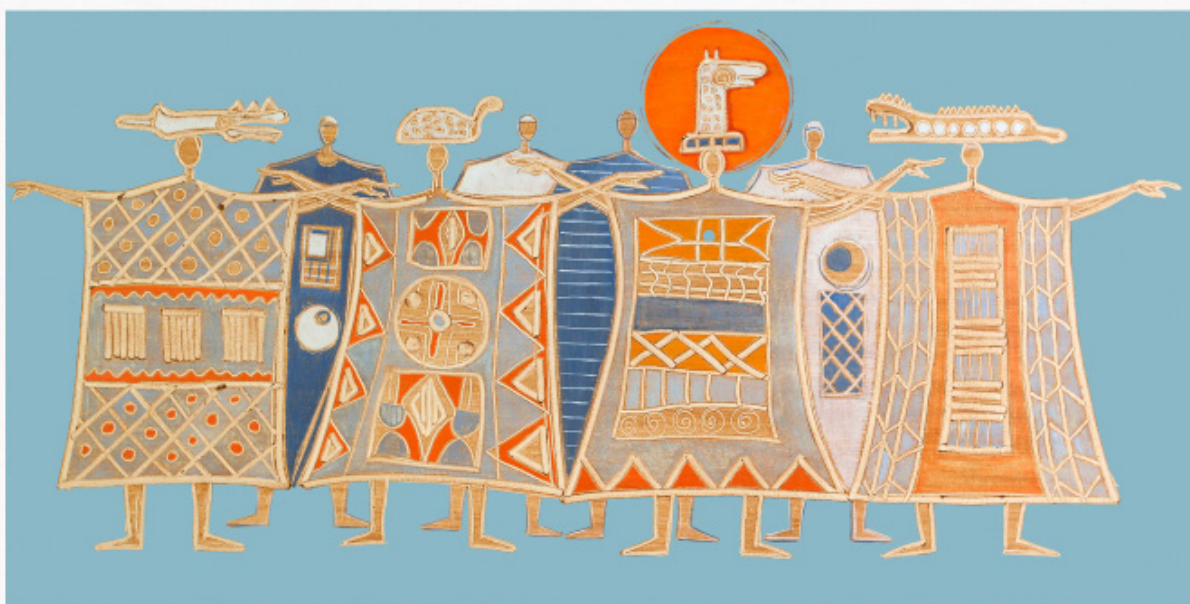

1950: PAN-AFRICAN
GRETHE HUTT-SCHONKEN (1916-2014)
FINE ART PRINTS

DANCING FIGURES BLUE

Original Dimensions

Paper: 68 x 126,02 cm Image: 58 x 116,02 cm
£800

Standard Dimensions

Paper: 40 x 70 cm Image: 30 x 60 cm
£500

Paper: Hahnemuhle German Etching 310gsm

Printing: Giclée Printing

Finish: Deckle Edge and Embossment